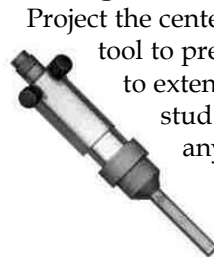

Avenger Drill/Mill Laser

Project the center of this drill, lathe, and spindle tool to precisely mark drilling positions or to extend centerlines for alignment. The stud on the rear of the tool fits into any 1/4" or larger chuck. The horizontal and vertical position of the beam can be adjusted with the three adjustment screws. Max. range is 500'.

Suitable for all hand held drills, stationary drill presses and vertical milling machines. Ideal for checking angles. Excellent as a lineup tool for your wood or metal lathe check for your tail stock. Fits all drill chucks.

21400 Drill/mill laser