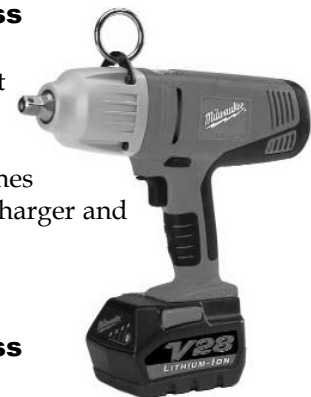

PD50-077922 Milwaukee Cordless Impact Wrench